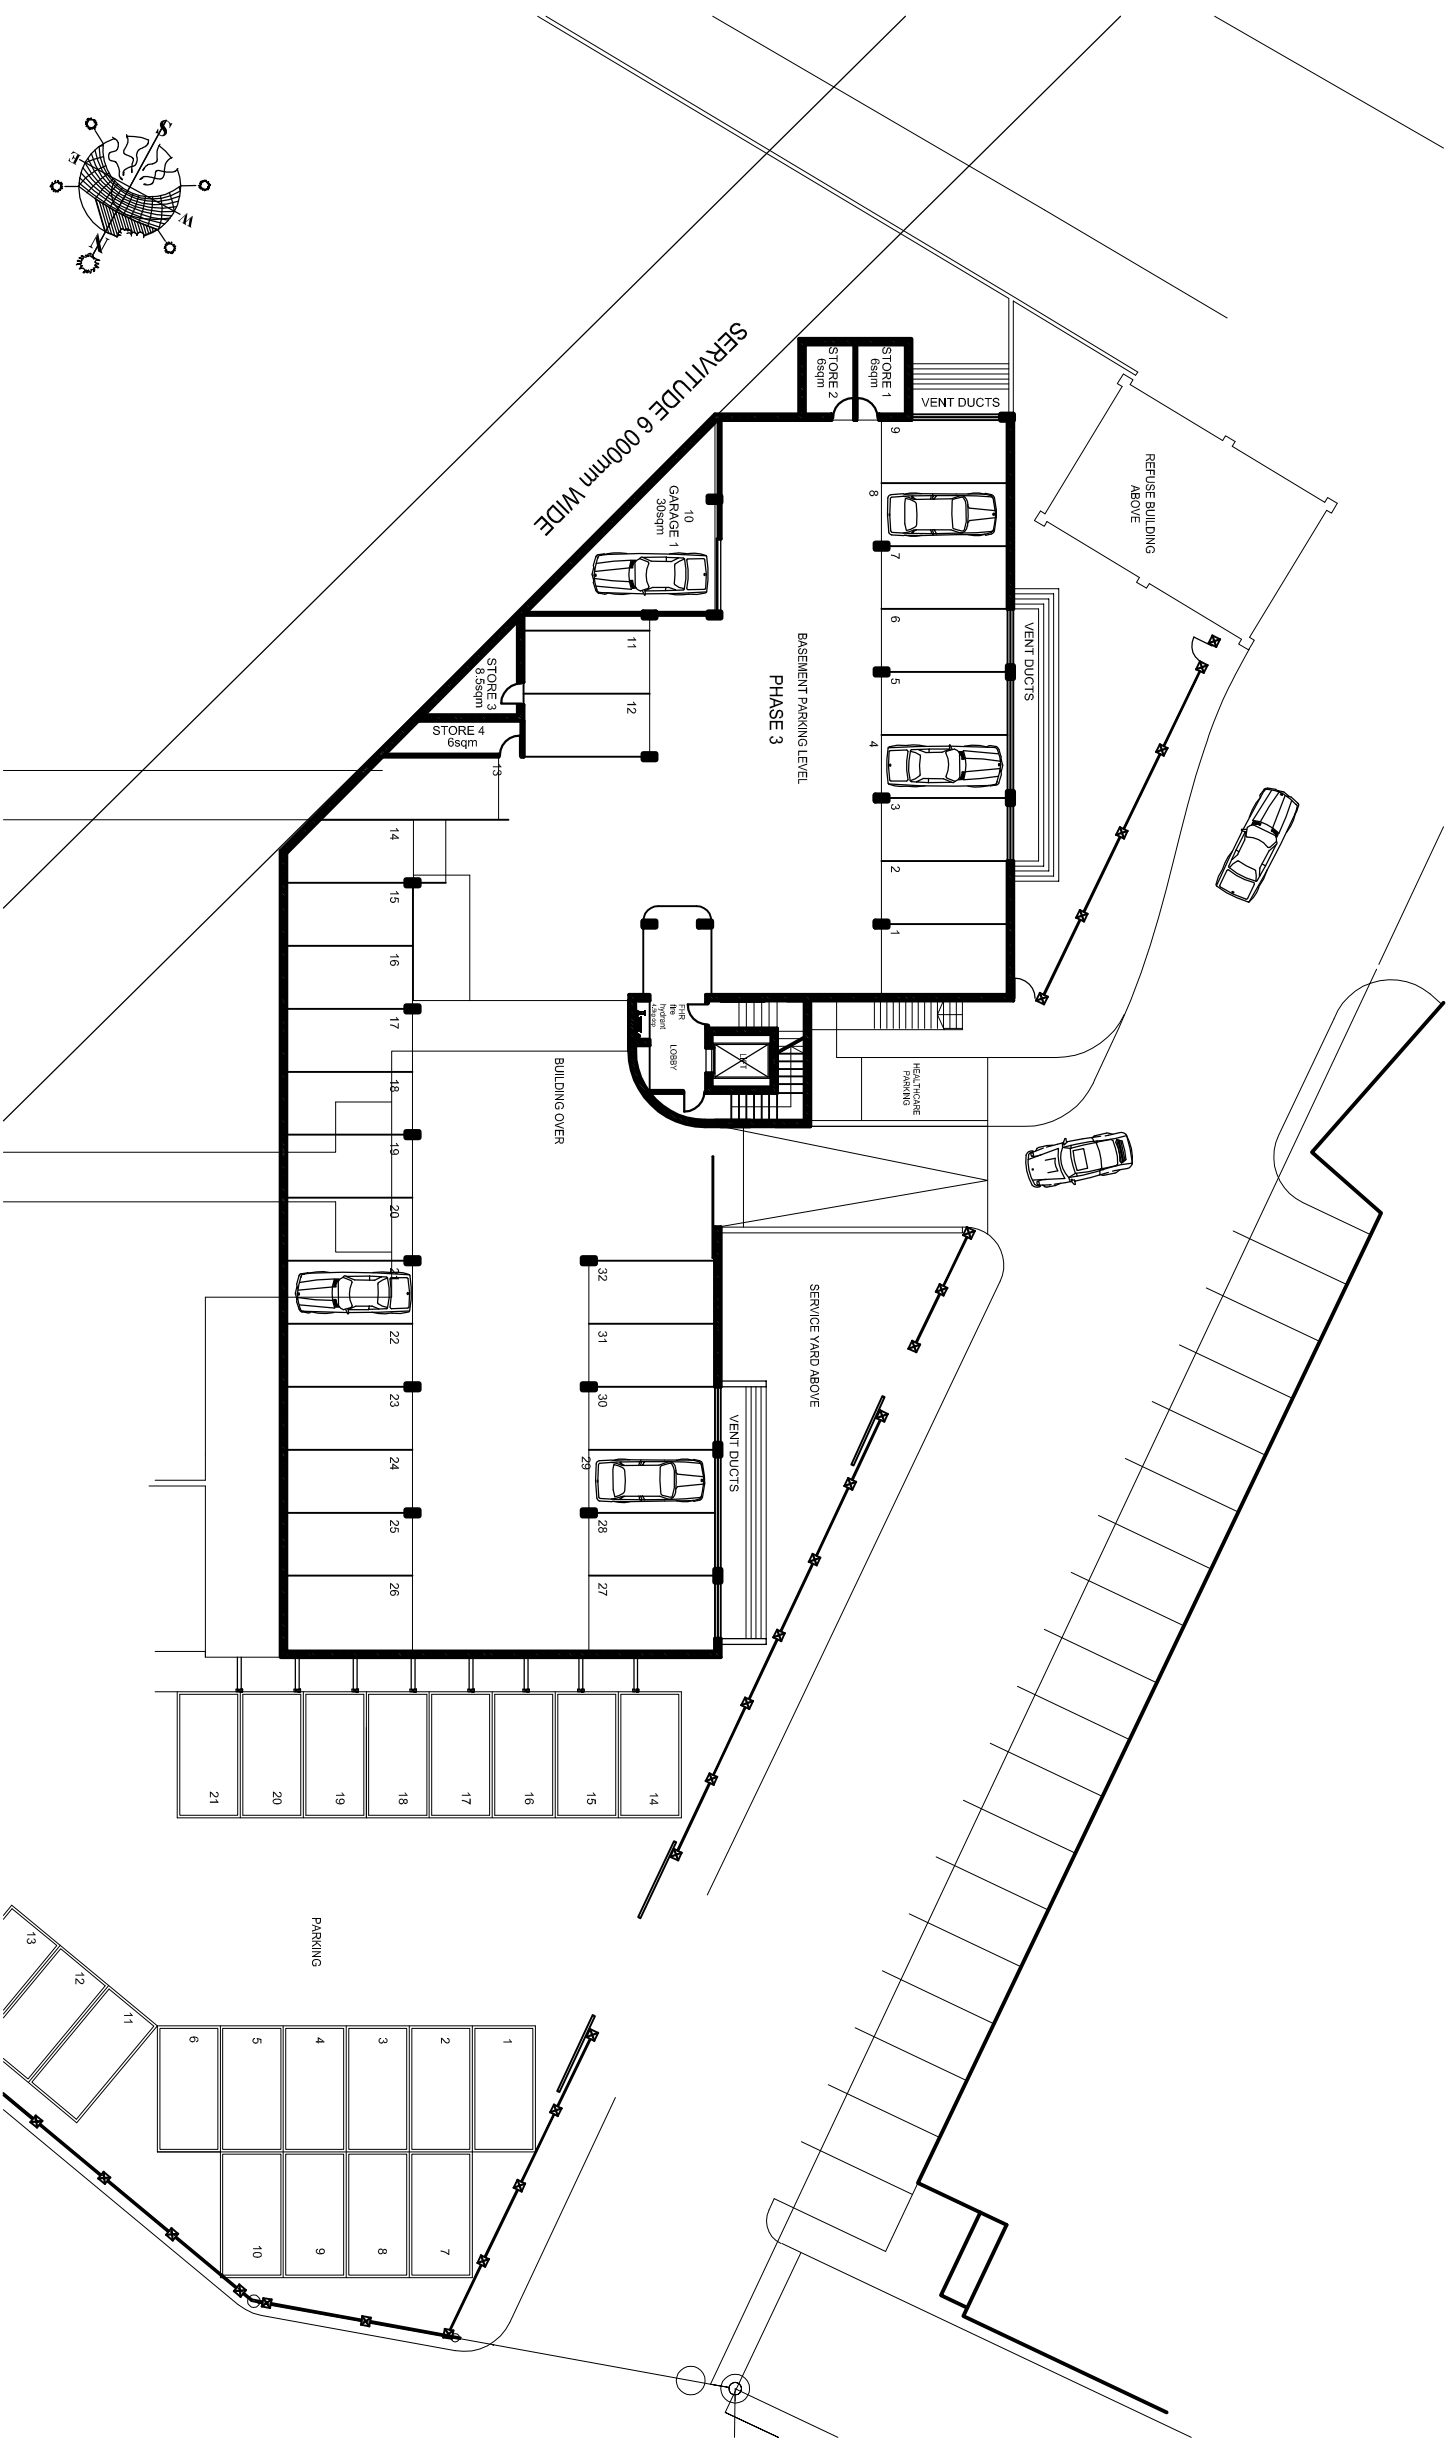

RIVERSIDE PLACE

Developed, owned and managed by:

CPOA

: CPQA retirement village :

: basement plan : constructed in phase 1 :

: scale 1:300 :

STAG
developing.life.style

sqa